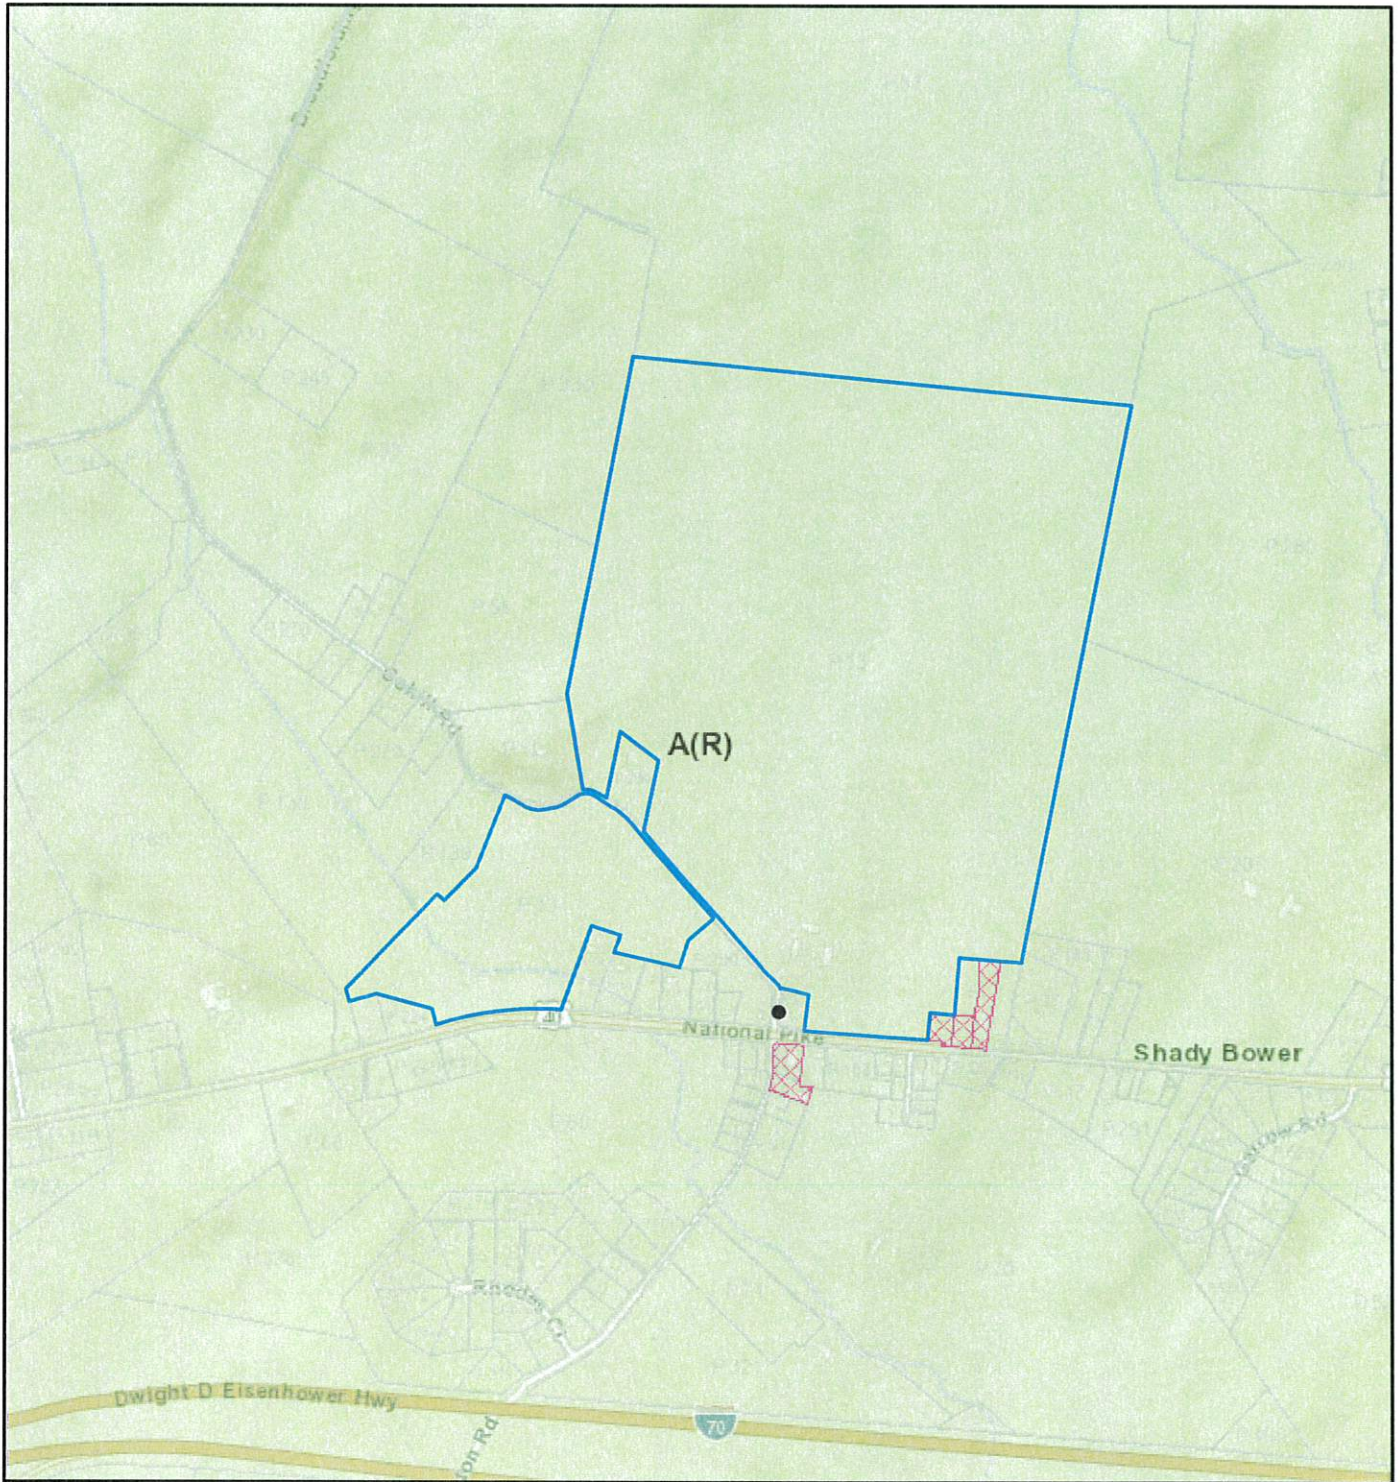

# 12613 Cohill Rd - Zoning Map

9/15/2023, 2:04:35 PM

1:18,056

 Parcels

Zoning

Agricultural (Rural)

Zoning Overlay

 Rural Business

Washington County Planning Department, WashCo MD, Esri, HERE, Garmin, INCREMENT P, NGA, USGS

Washington County, MD GIS

This map is provided for informational purposes ONLY. Data are not guaranteed by Washington County Maryland to be free of errors. Data should be verified through appropriate sources.